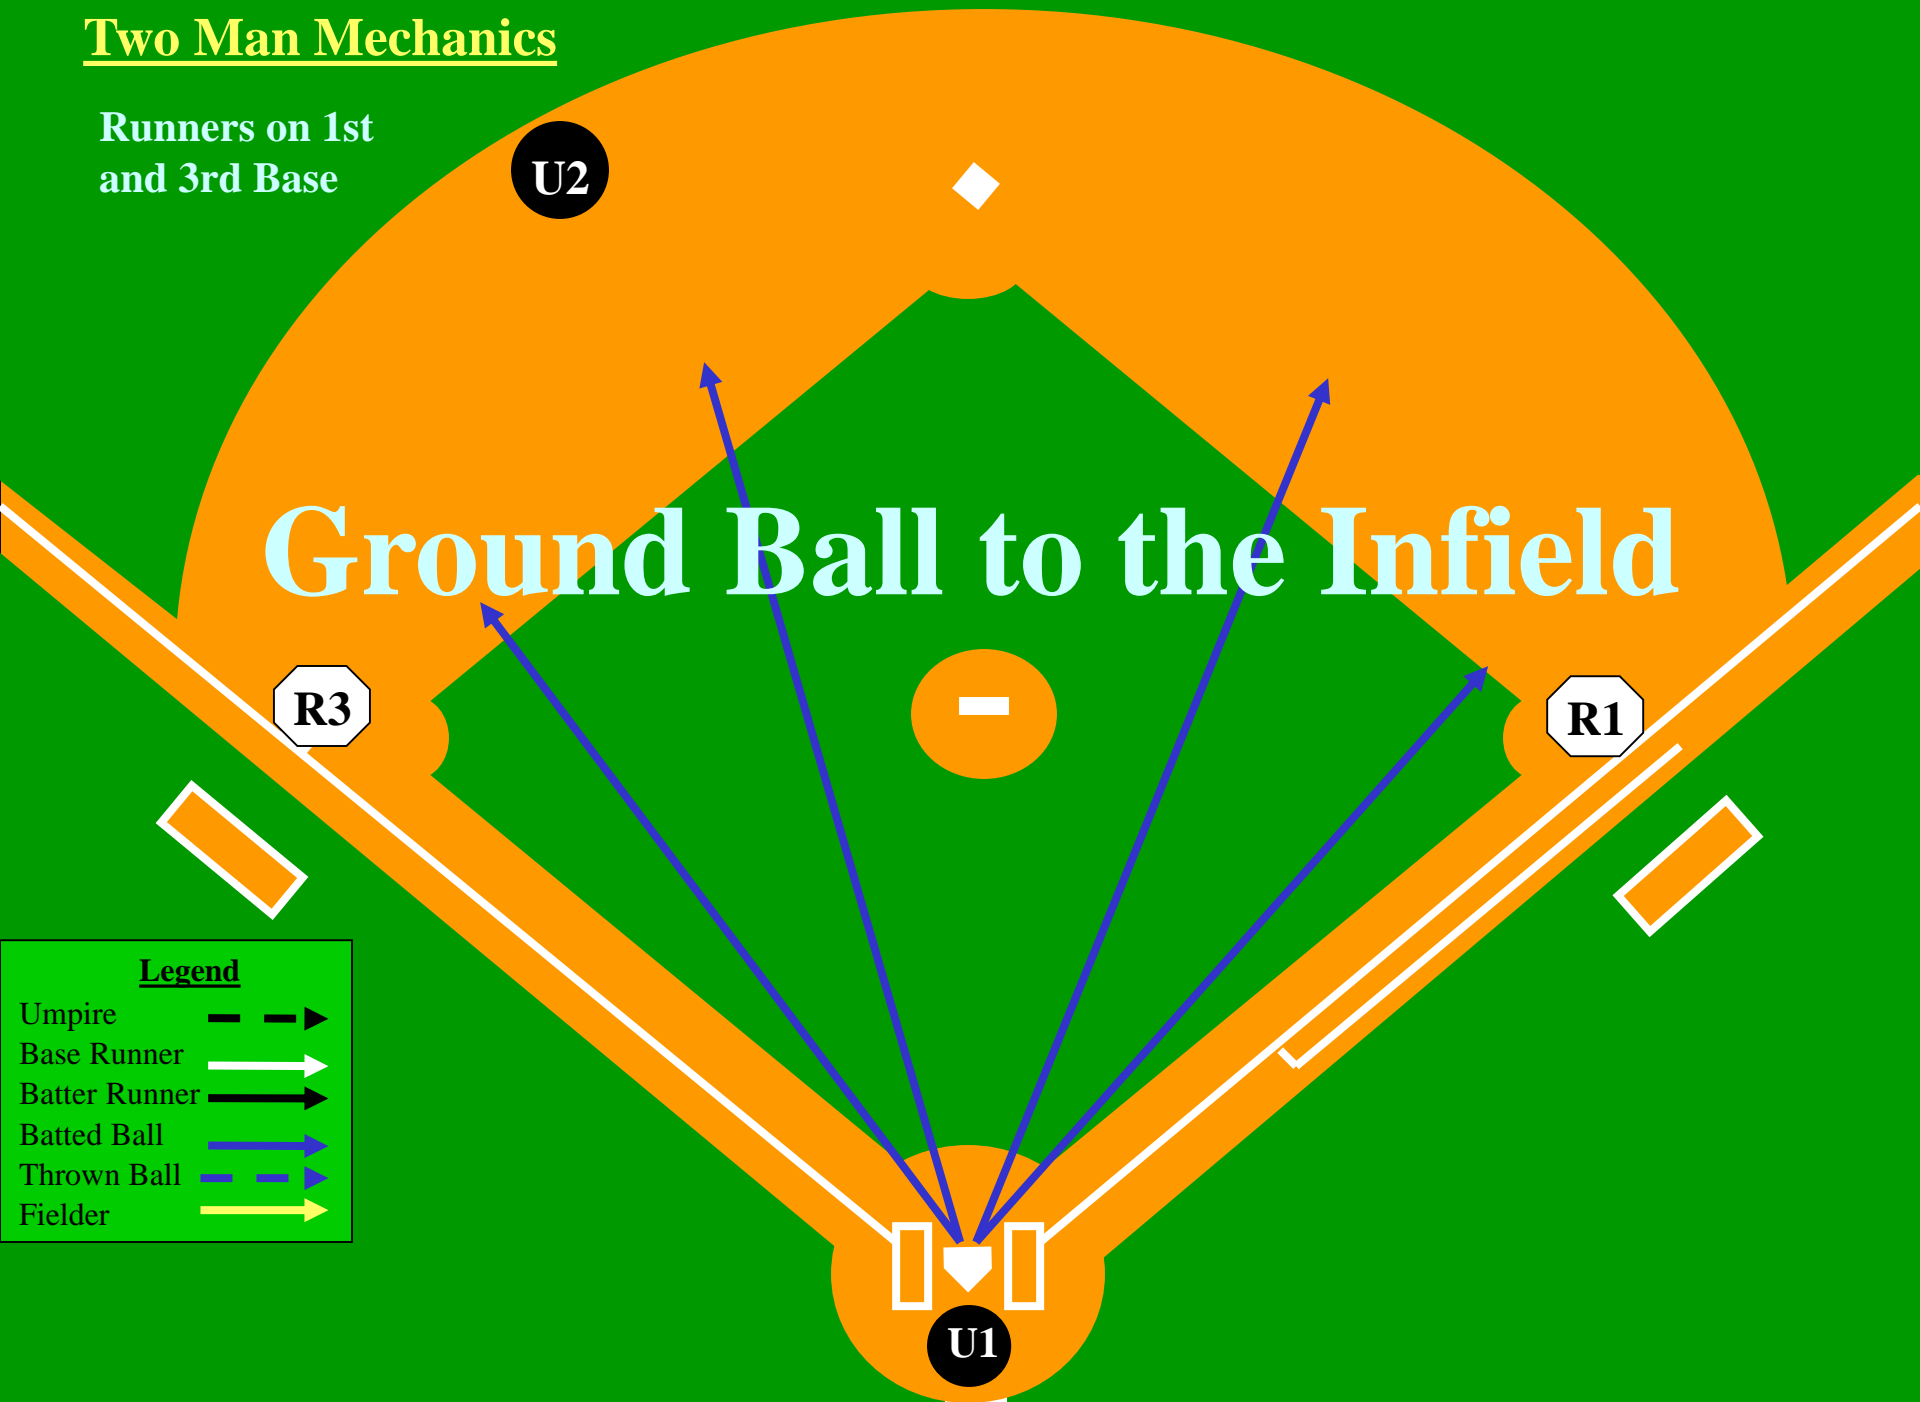

Two Man Mechanics

Runners on 1st
and 3rd Base

Ground Ball to the Infield

Legend

- Umpire
- Base Runner
- Batter Runner
- Batted Ball
- Thrown Ball
- Fielder