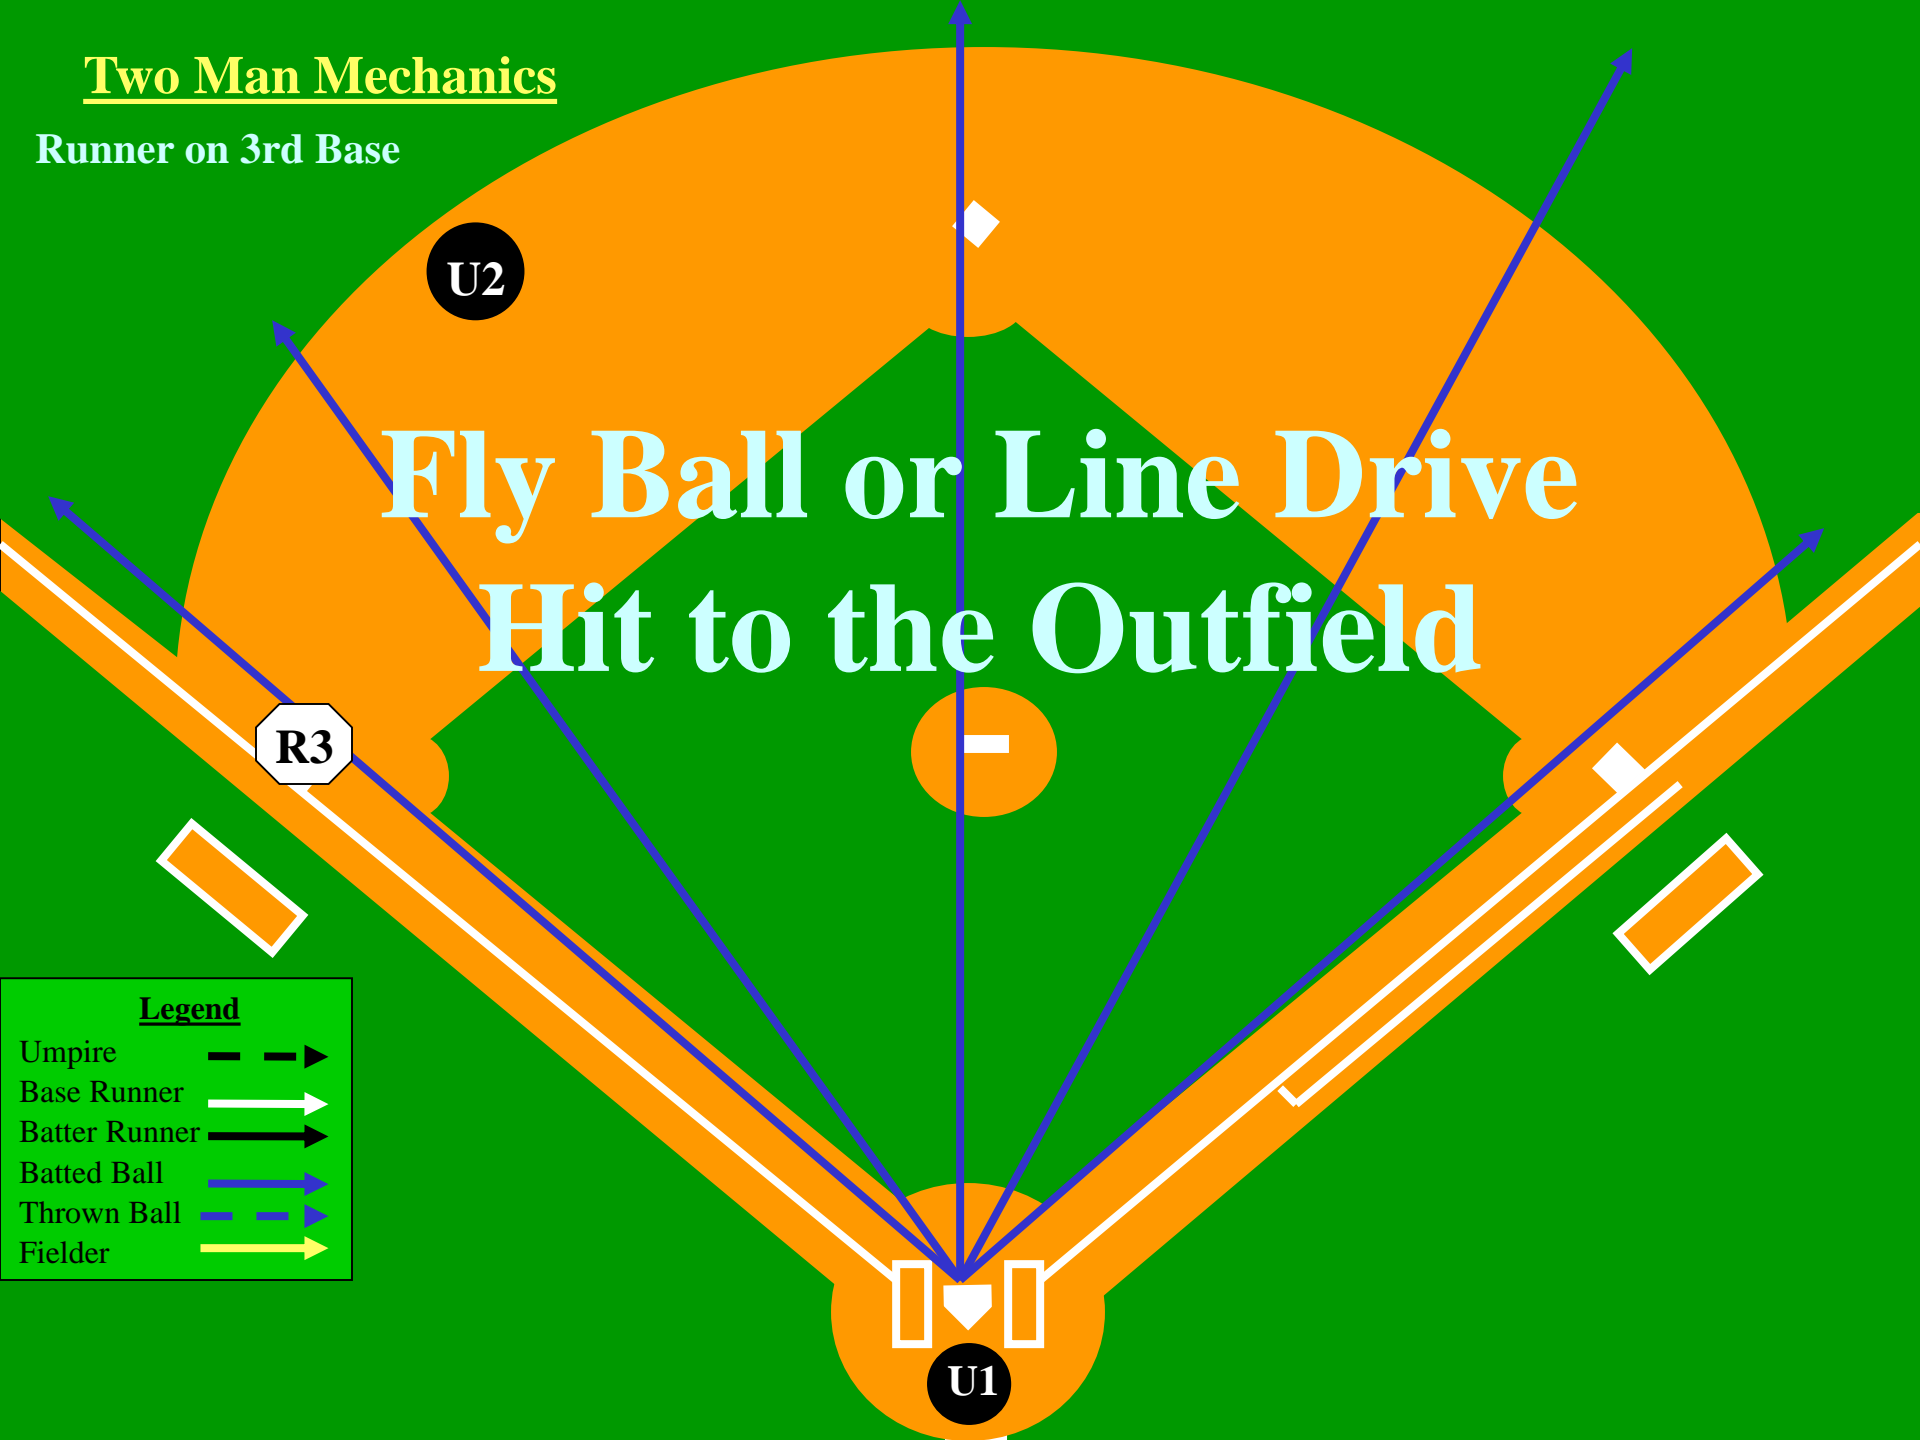

Two Man Mechanics

Runner on 3rd Base

Fly Ball or Line Drive Hit to the Outfield

U2

R3

U1

Legend

- Umpire
- Base Runner
- Batter Runner
- Batted Ball
- Thrown Ball
- Fielder