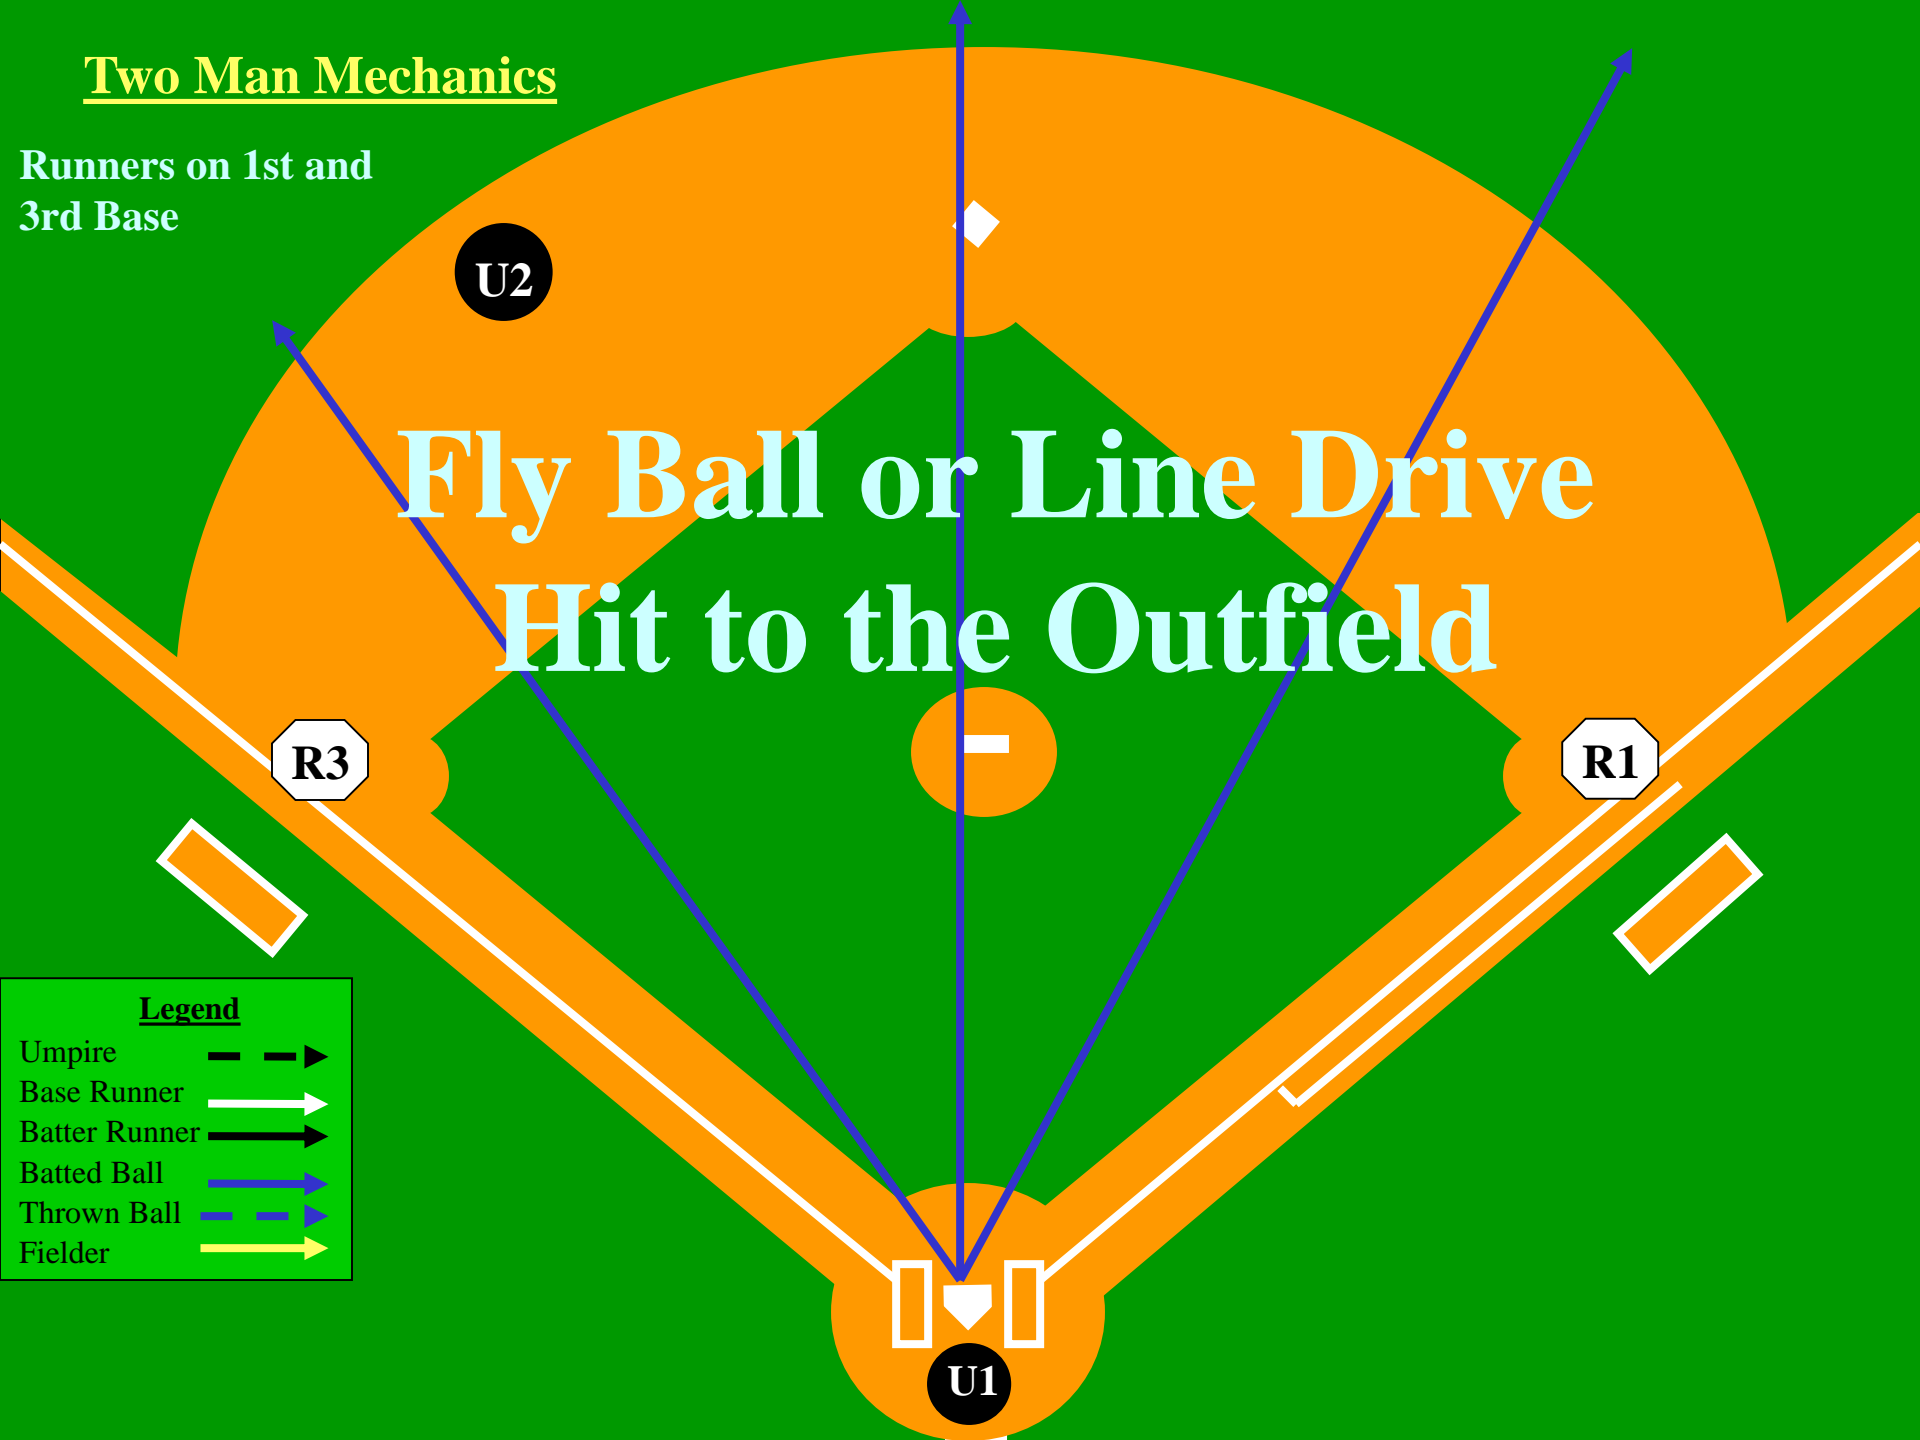

### Legend

Umpire	---▶
Base Runner	—▶
Batter Runner	—▶
Batted Ball	—▶
Thrown Ball	—▶
Fielder	—▶