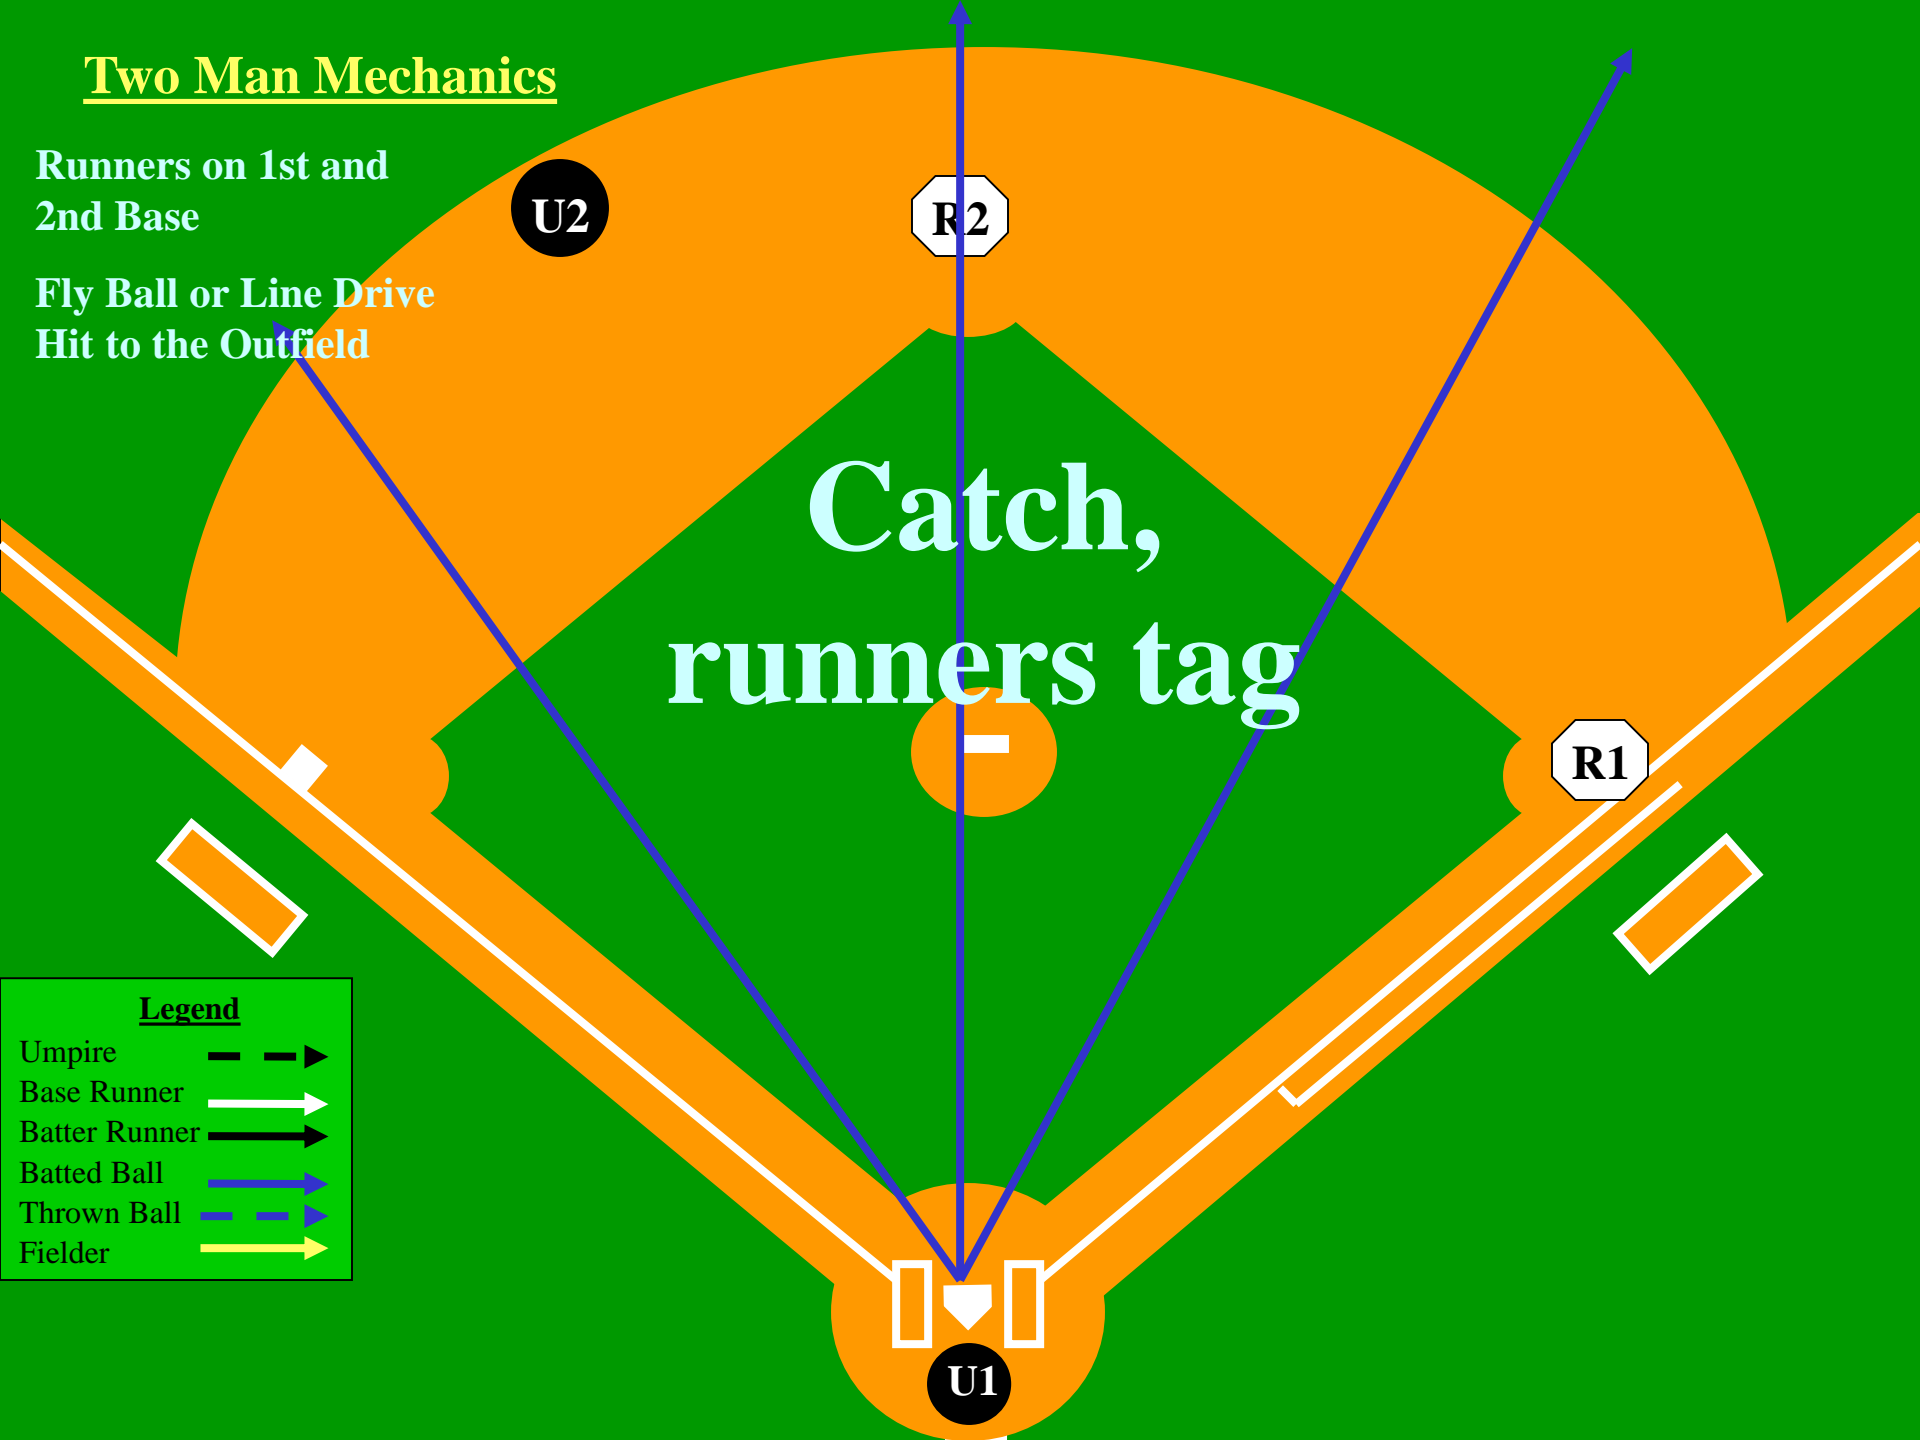

Two Man Mechanics

Runners on 1st and
2nd Base

Fly Ball or Line Drive
Hit to the Outfield

Catch,
runners tag