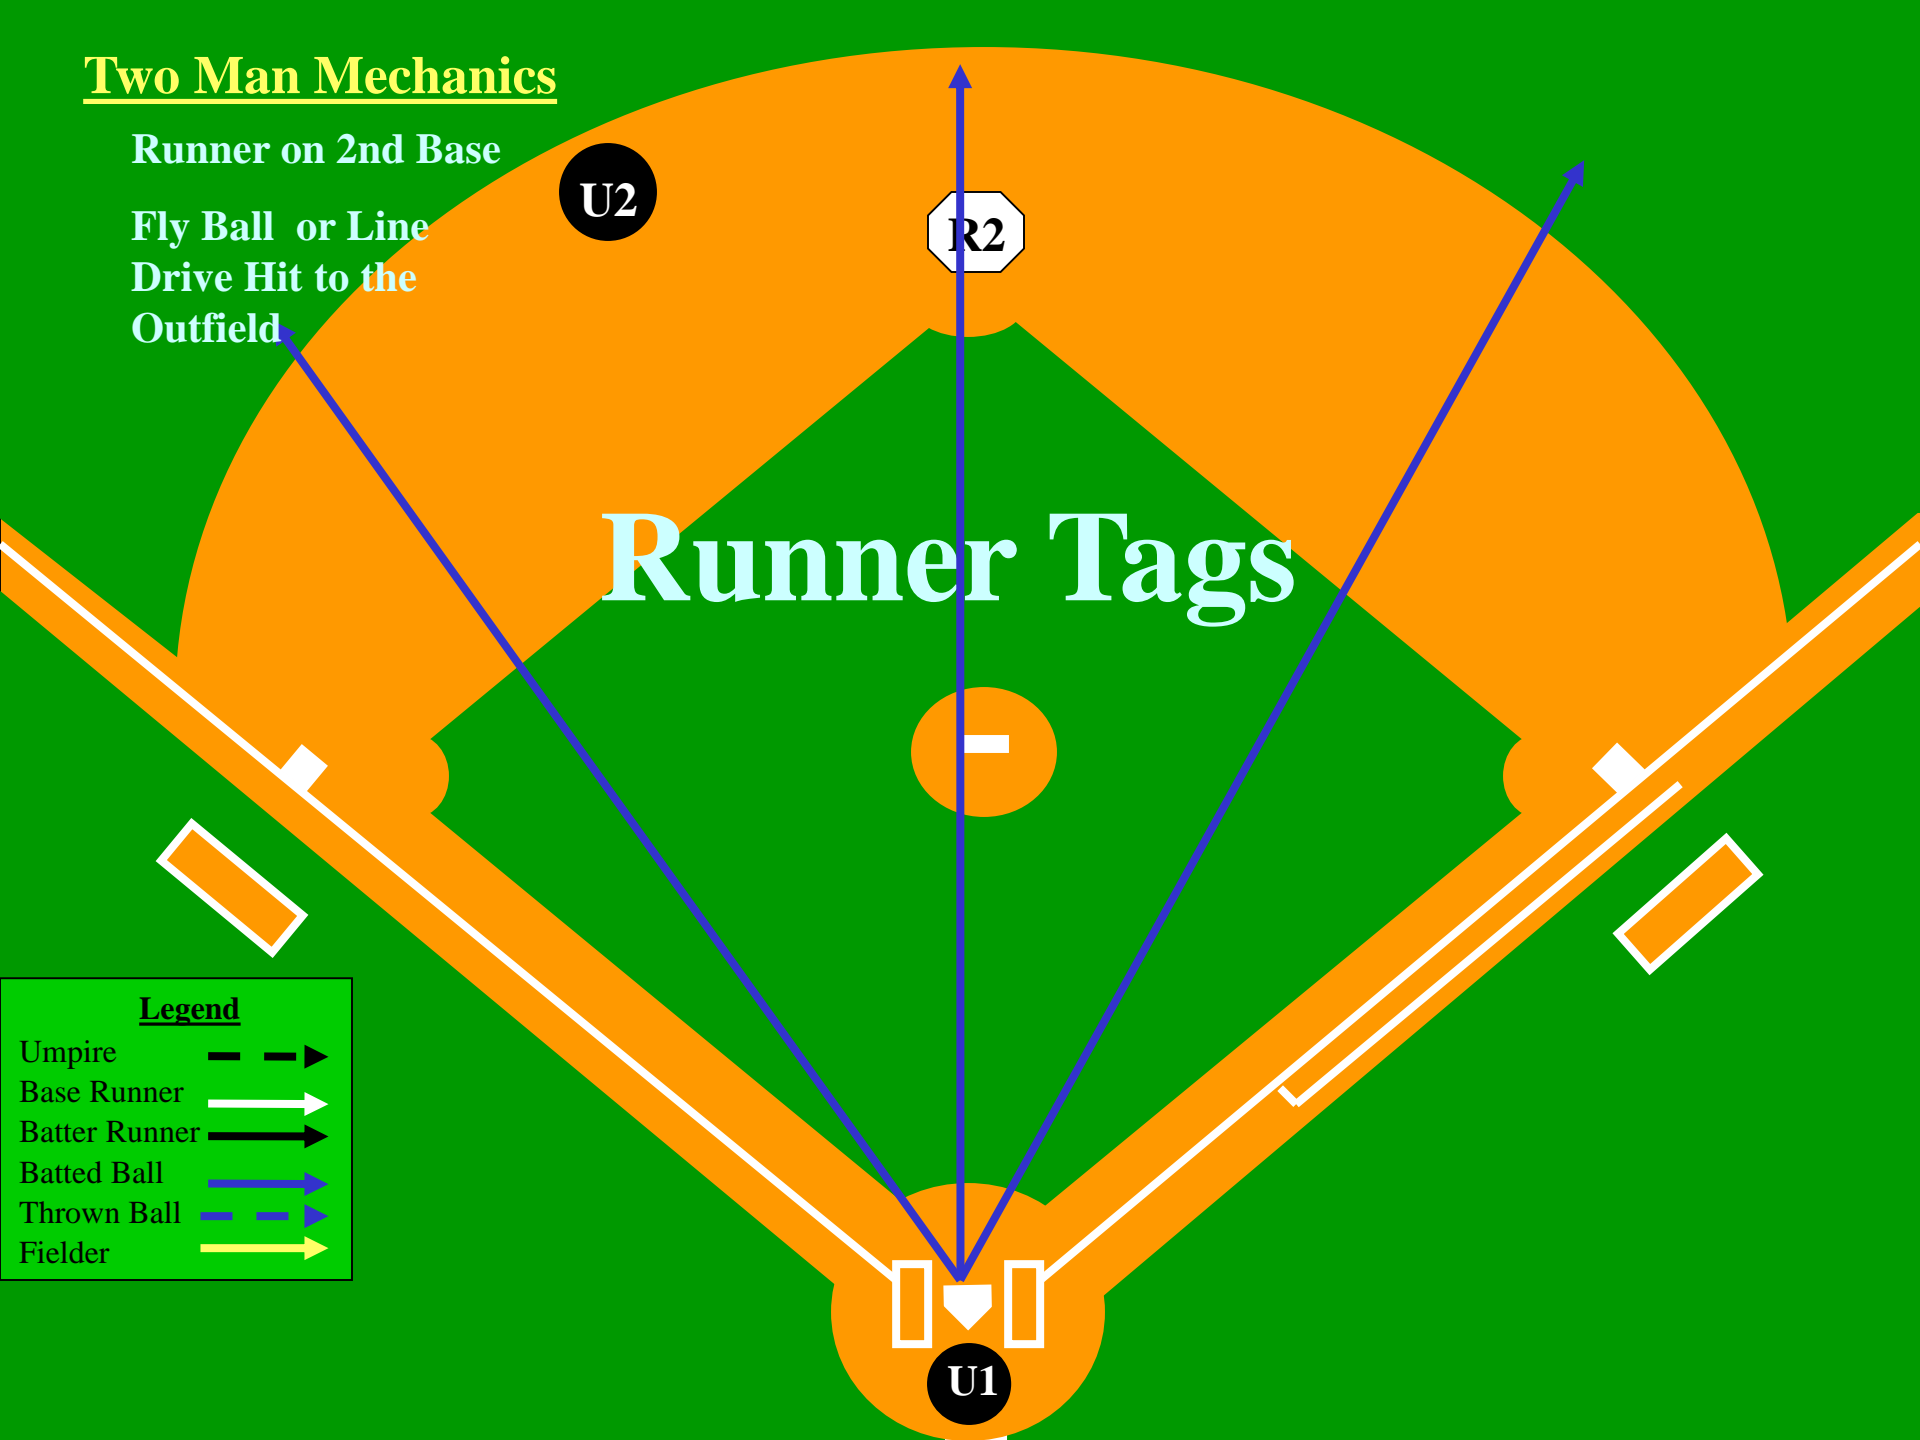

Two Man Mechanics

Runner on 2nd Base

Fly Ball or Line
Drive Hit to the
Outfield

U2

R2

Runner Tags

U1

Legend

- Umpire
- Base Runner
- Batter Runner
- Batted Ball
- Thrown Ball
- Fielder